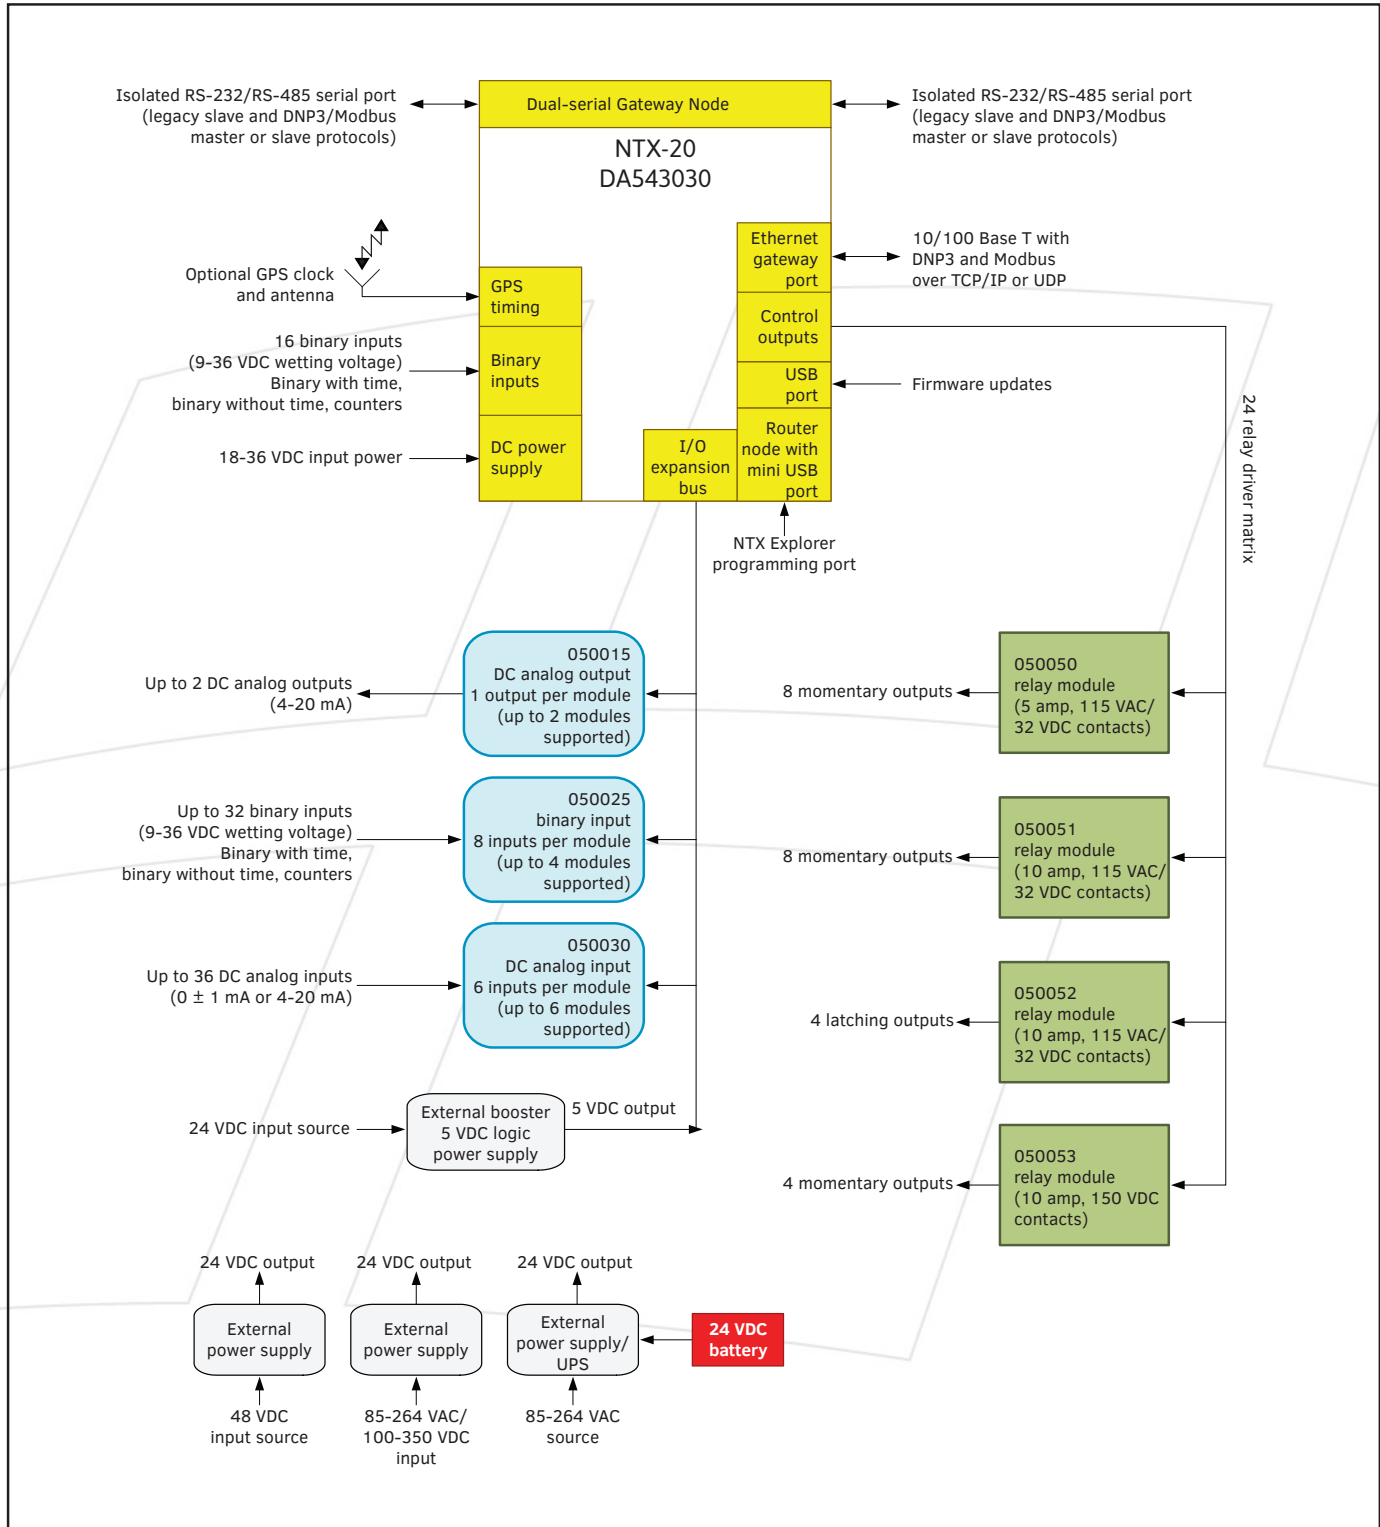

## NTX-20 block diagram

Advanced Control Systems, Inc.

2755 Northwoods Parkway | Norcross, GA 30071 | e-mail: sales@acspower.com | 800.831.7223 | www.acspower.com

© 03/2014 Advanced Control Systems, Inc. Due to our policy of continuous development, specifications may change without notice. Not valid as a contractual item.